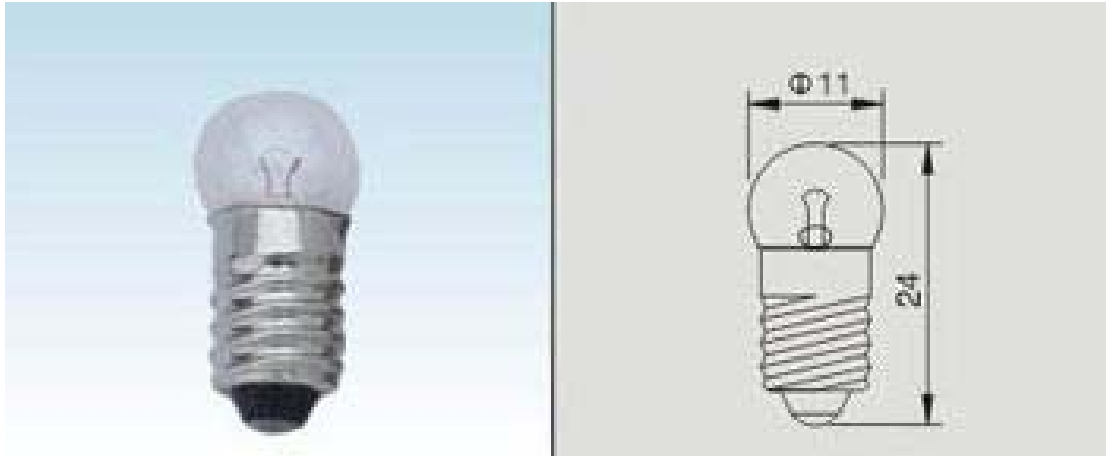

SPECIFICATION SHEET

CUSTOMER:JPR

At number: 865-016

mm

1.structure	Bulb Type	6v 150ma
	Bulb Diameter	11mm±0.01mm
	Length	24mm±0.2mm
	Base Type	E10
2.Design /test	Volt	6v
	AM	150±5%
	Filament	Vacuum
	Lumen	3LM
	Life hours	1000hours